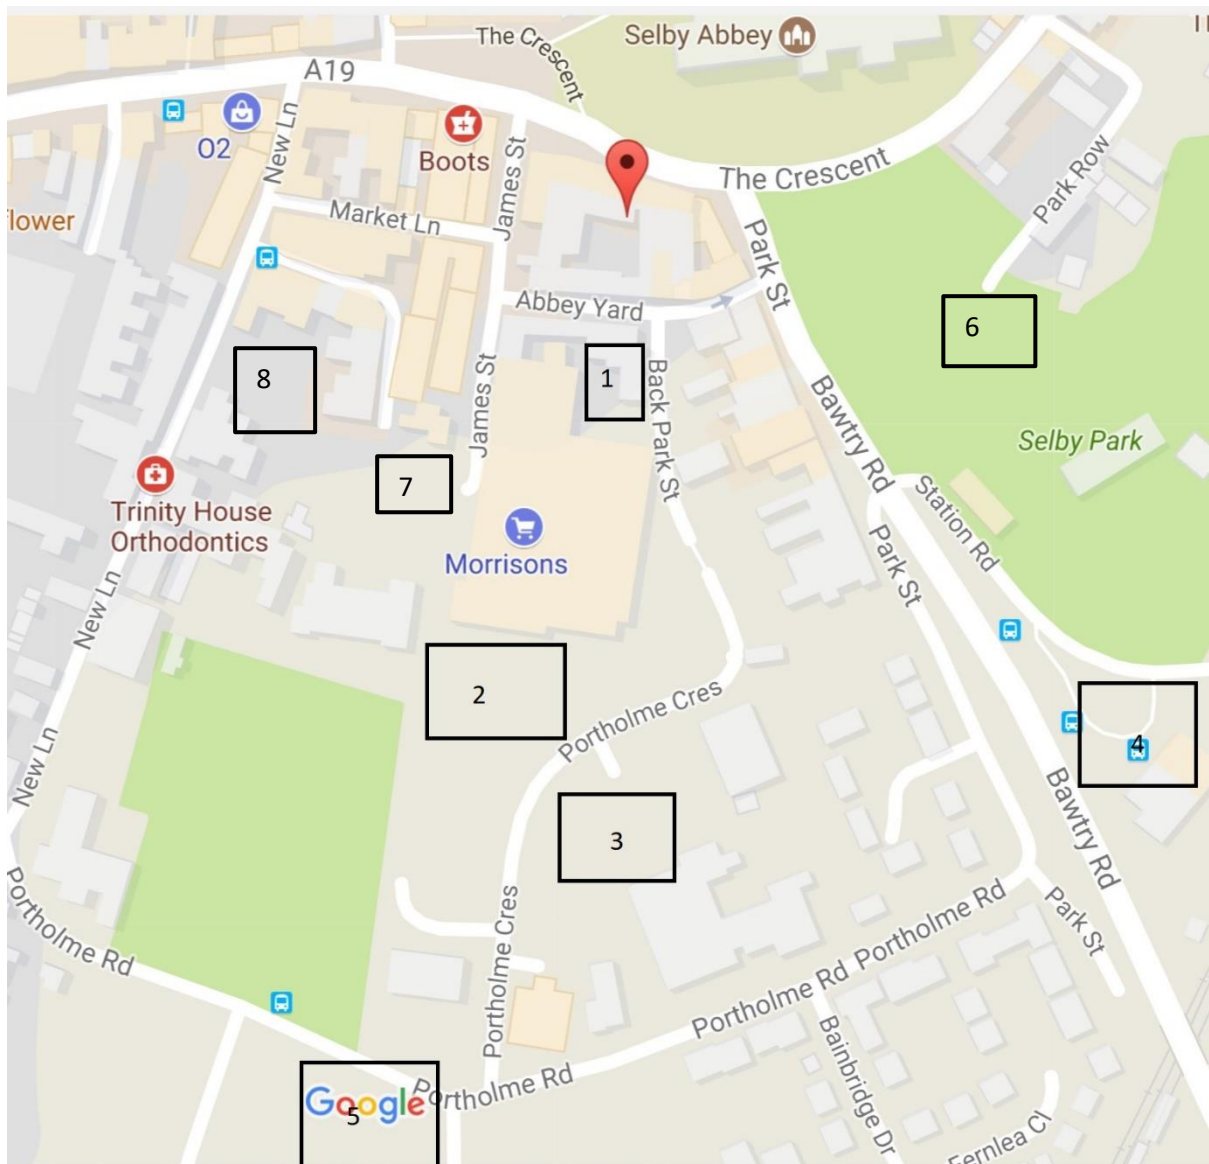

Environmental Strategies Ltd Car Parking Map – YO8 4PD

Car Parks

1. Abbey Yard – short stay pay and display.
2. Morrisons – 2hrs free parking.
3. Portholme Crescent – short stay pay and display.
4. Selby Train Station – long stay pay and display.
5. Portholme Road (next to Police Station) – long stay pay and display (cheapest pay and display).
6. Selby Park – short stay pay and display.
7. James St – short and long stay pay and display.
8. Market Cross – short stay pay and display.

Free on road parking on Back Park St but very few spaces.

Free on road parking on Park St and Portholme Road but often full.